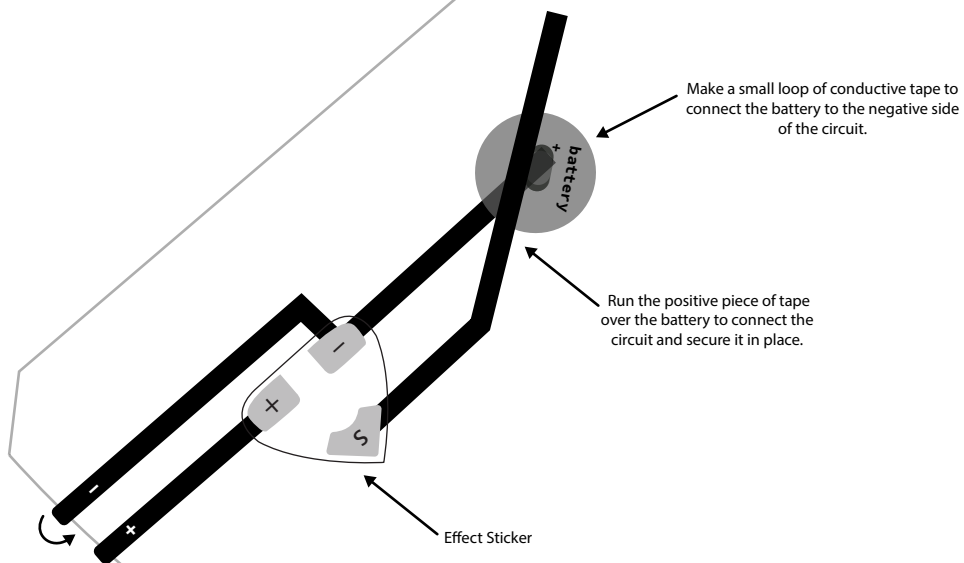

Light-Up Tree Party Hats

*Print template on green card stock
(print on bothsides)

Outside Template:

TECHNOCHIC

Inside Template:

Without Effect Sticker: