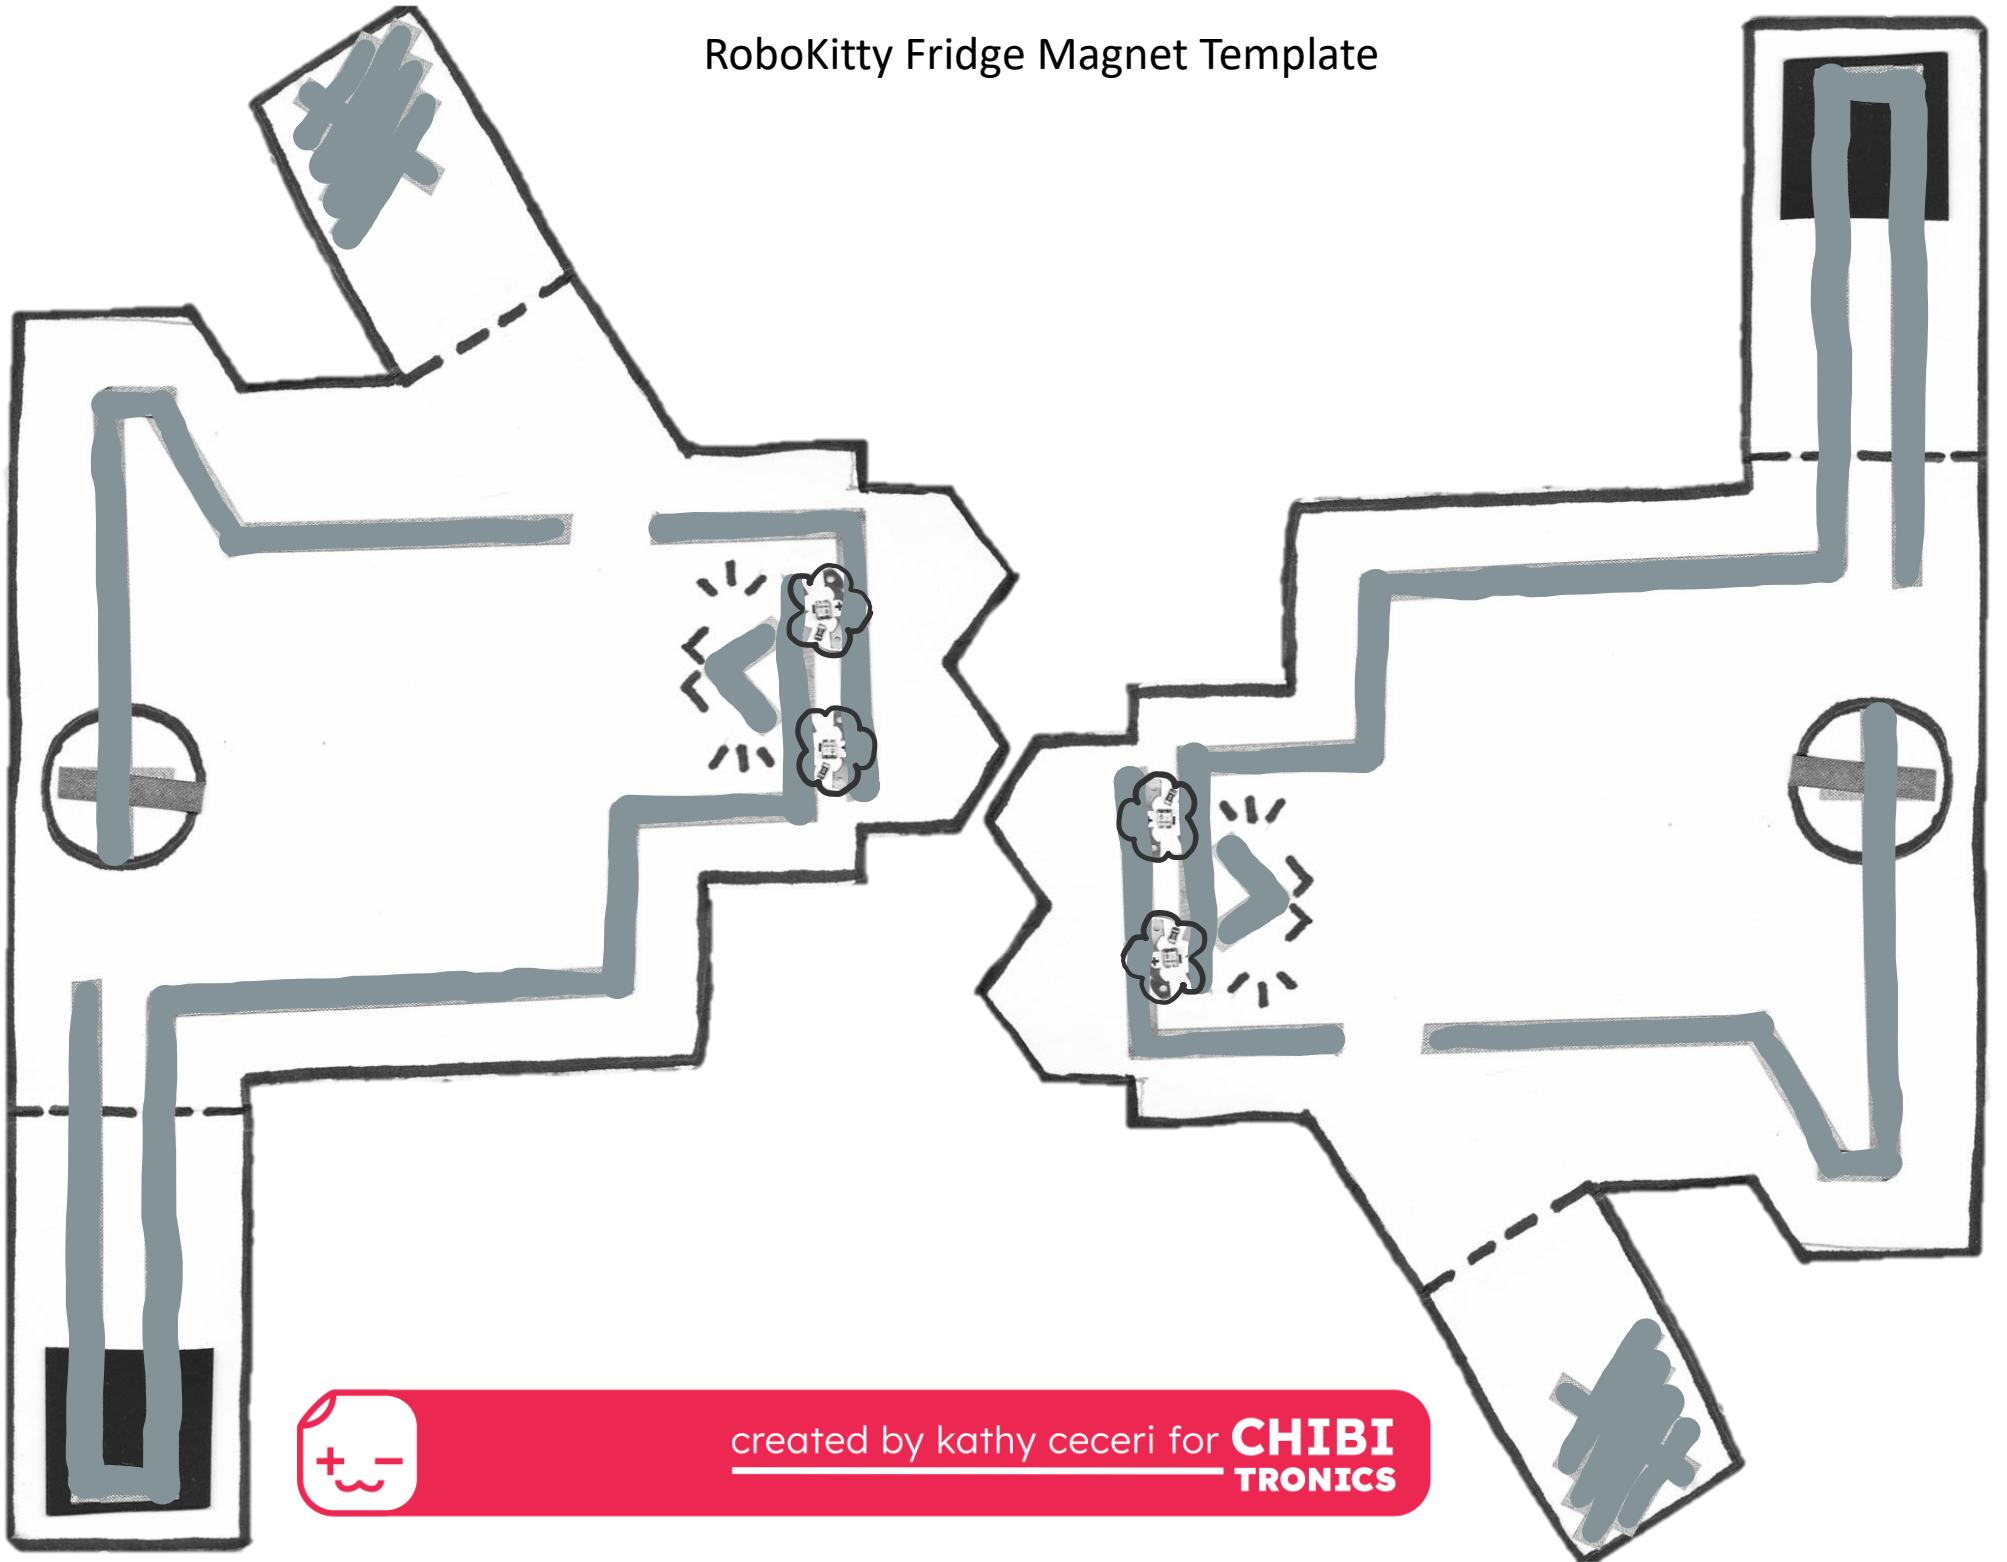

# RoboKitty Fridge Magnet Template

created by kathy ceceri for **CHIBI TRONICS**