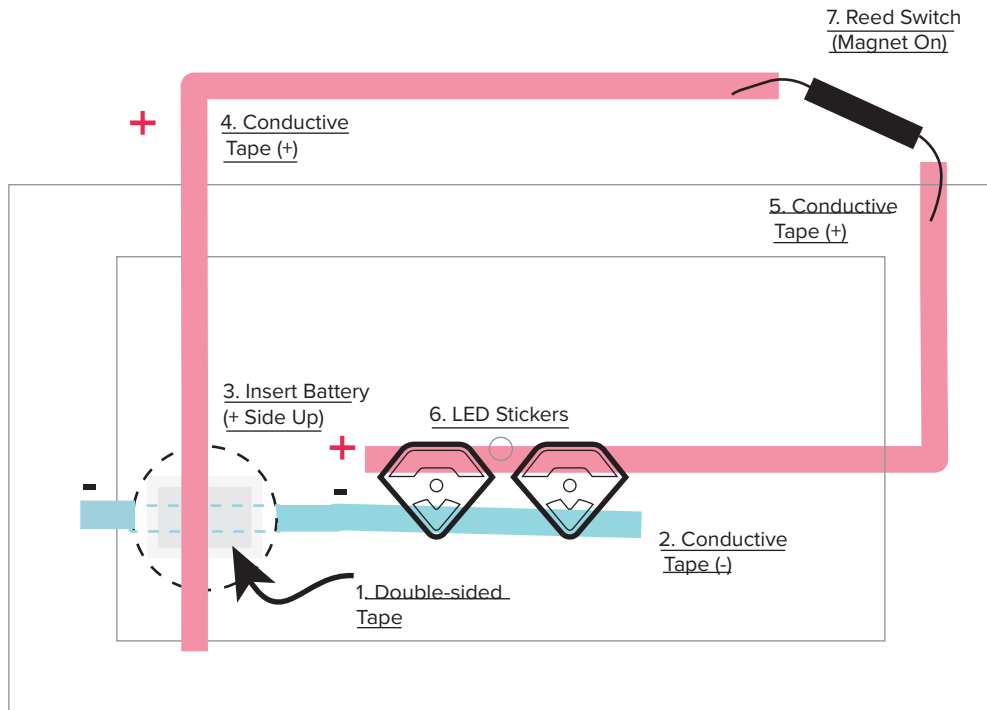

**BLINKING GEM ANIMATING LEDS
TWO LIGHT CIRCUIT TEMPLATE
WITH REED SWITCH (MAGNET ON)**

**BLINKING GEM ANIMATING LEDS
TWO LIGHT CIRCUIT TEMPLATE
WITH REED SWITCH (MAGNET ON)**