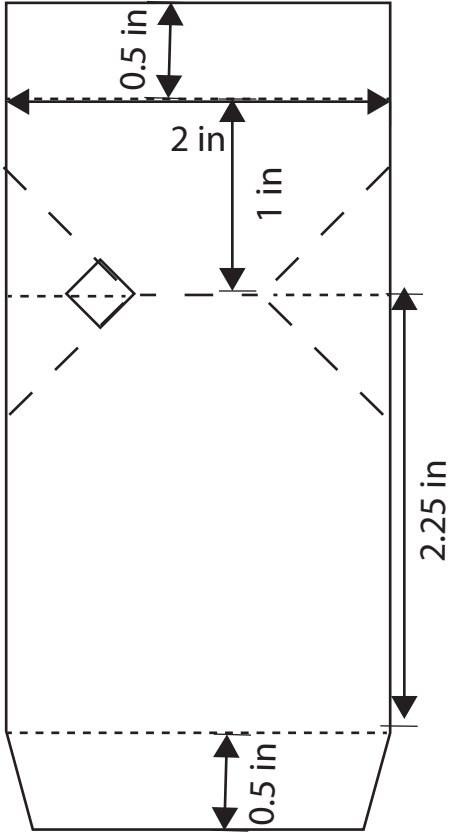

Double Pivot Mechanism

Mask

Base Card (5.5" W X 8.5" H)